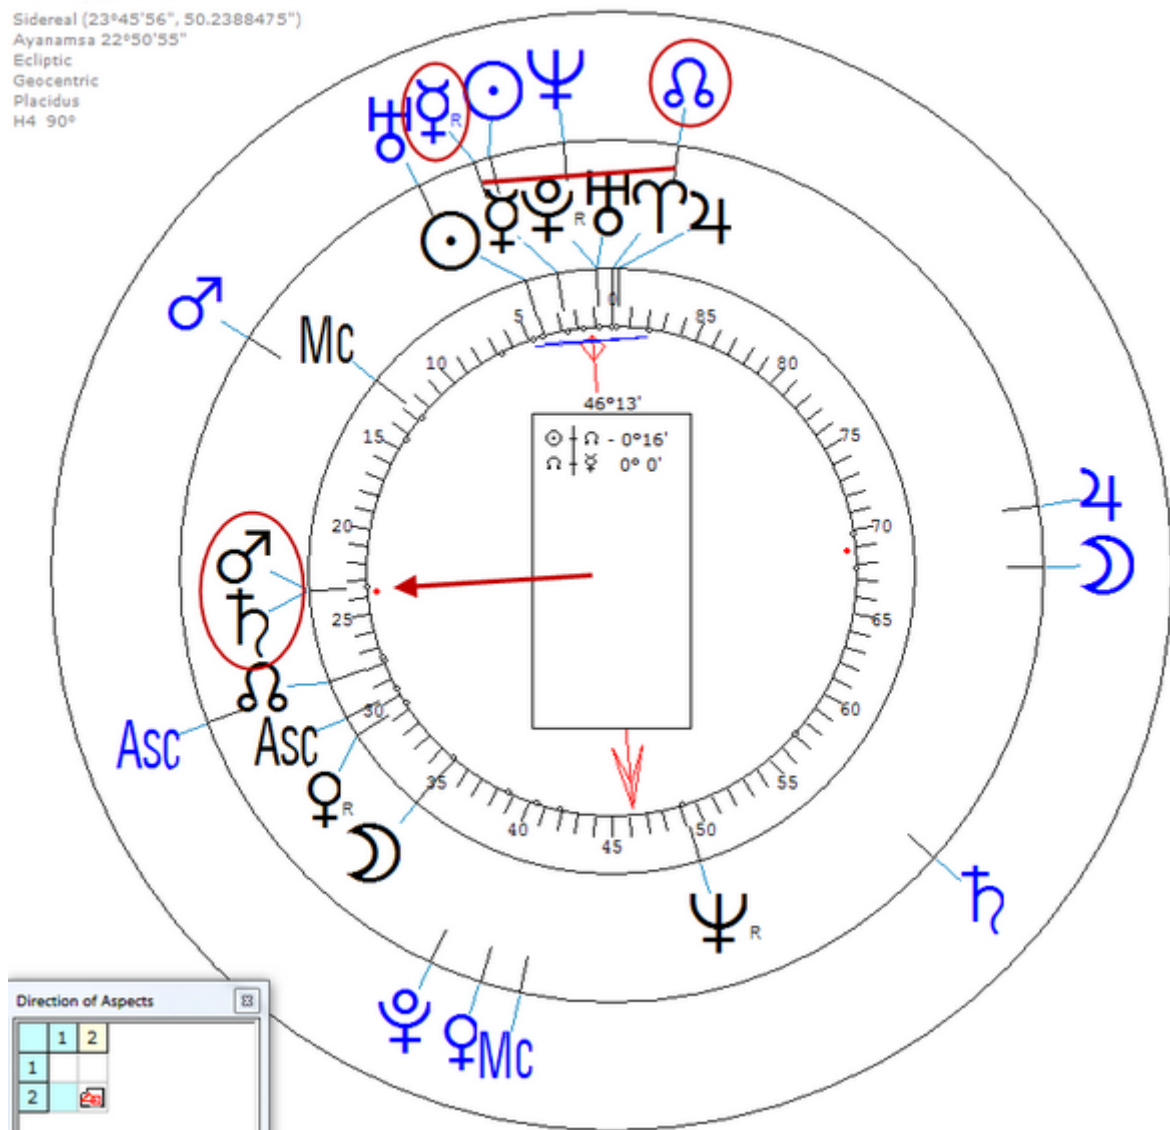

Cammell, Donald

17 January 1934 at 18:40 (= 6:40 PM)Edinburgh, Scotland, 55n57, 3w13
Scottish film director.

<https://www.astro.com/astro-databank/Cammell,_Donald>

Death by Suicide 24 April 1996 in Hollywood, California(shot himself)

Solar Return (Harmonic 4)

Solar ♀/♋ = ♂_n / ♏_n

Cammell, Donald
17 January 1934 Wed 18:40 (GMT) 55n57 3w13
Edinburgh, Scotland

Sidereal (23°45'56", 50.2388475")
Ayanamsa 22°50'55"
Ecliptic
Geocentric
Placidus
H4 90°